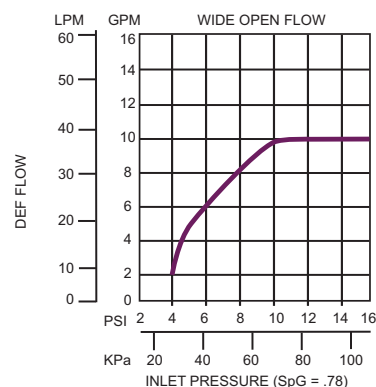

PATENTS

Patent Numbers: Pending

MADE IN THE U.S.A.