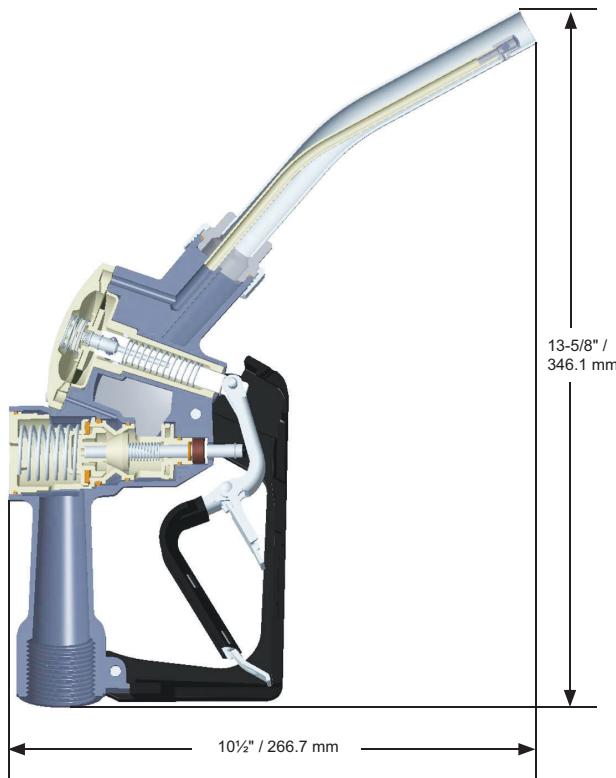

- Equipped with a unique Flo-Stop™ device that shuts off the nozzle if it falls from the fill tank or raises above the horizontal.
- Comes standard with mate nozzle guard and fluted handle cover.
- Stainless Steel construction.

SPECIFYING INFORMATION

Model Number	Description	Weight lbs.(kg.)
731004	with Three Notch Hold Open Clip; without Spout Ring and Magnetic Steel Ball	4.6 (1.7)
731088	with Three Notch Hold Open Clip and Spout Ring; without Magnetic Steel Ball	4.6 (1.7)
731091	with Three Notch Hold Open Clip, Spout Ring and Magnetic Steel Ball	4.6 (1.7)

PATENTS

Patent Numbers: Pending

MADE IN THE U.S.A.

HUSKY DIESEL EXHAUST FLUID NOZZLE

AUTOMATIC NOZZLE

- **Dimensions**
- **Accessories**

Safe-T-Breaks®

Model No.	Description
7219	1" M x 1" M BSPP Non-Reconnectable Stainless Steel Safe-T-Break®
7204	1" M x 1" M BSPP Non-Reconnectable HDPE Safe-T-Break®

Swivels

Model No.	Description
7269	1" M x 1" M BSPP Inline Swivel

Spouts

Model No.	Description
7360	with Spout Ring; without Magnetic Steel Ball
7364	with Spout Ring and Magnetic Steel Ball
7362	without Spout Ring and Magnetic Steel Ball