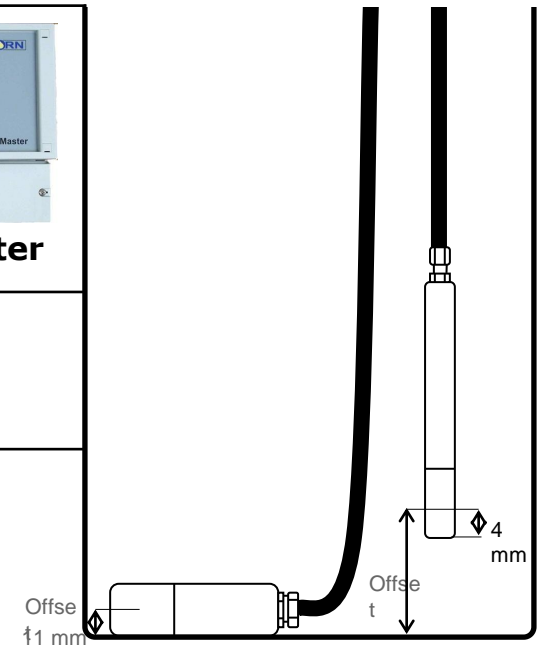

## Product Overview

LevelController TS

LevelController-4

LevelMaster

# Level Probe – Measurement Principle and Installation

<p><b>Level probe (pressure sensor) in the medium, electronic transmission</b></p>	 <p><b>LevelController TS</b></p>	 <p><b>LevelController-4</b></p>	 <p><b>LevelMaster</b></p>
<p>4-20 mA level probe (current loop)</p>	<p>200mbar, 300mbar, 500mbar special model on request</p>		

## Requirements for correct measurement:

- Ventilated tank
- LevelController mounted in a dry environment
- Density of medium is known and constant
- Tank shape is known and entered correctly

Positioning of the level probe in the tank