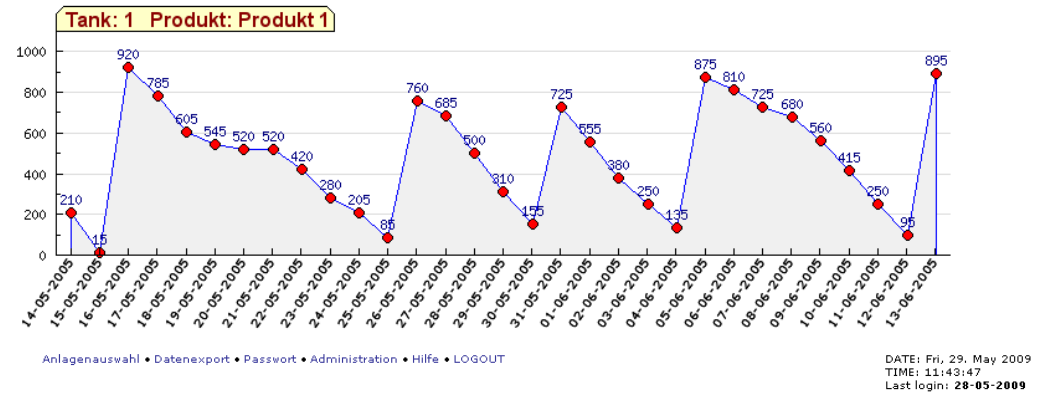

LevelController 1..4