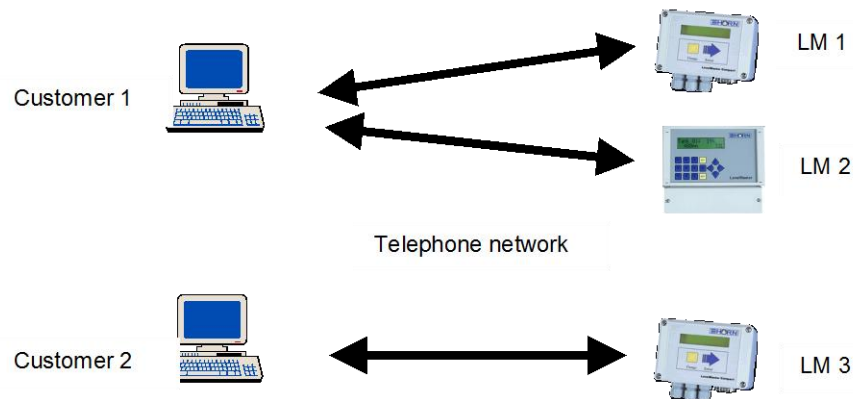

## Telephone Modem Model

LevelMaster  
External analog-modem

## LevelController (-4): SMS to Mobile Phone

**Each customer communicates directly with 'his' LevelControllers via mobile telephone**

## LevelMaster: Point to Point

**Each customer polls 'his' LevelMaster (Compact) units himself**

### Key points:

- Self-acting system in the customer's hand
- Connection of the LevelMaster to the telephone network
- Installation of the PC software on the customer's PC
- Configuration of the LevelMaster and PC software by the customer