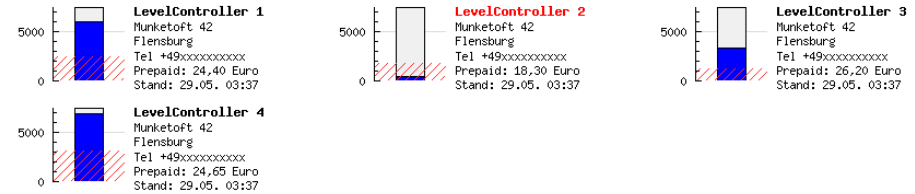

Graphical display of tank filling levels

Internet login area:

www.levelmaster.net

Login: Demo / Demo