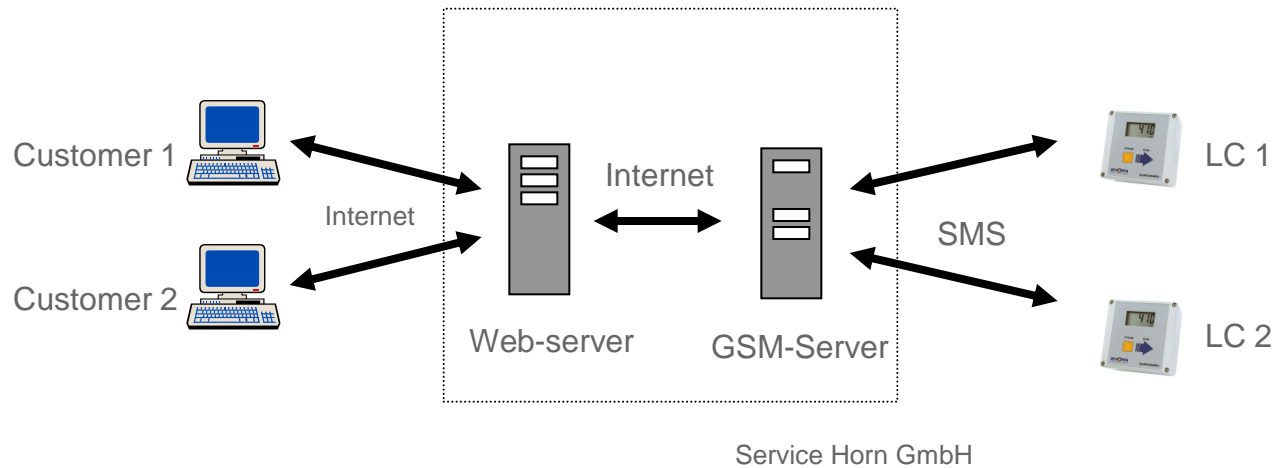

## LevelController (-4): SMS to Mobile Phone

**Each customer communicates directly with 'his' LevelControllers via mobile telephone**

## LevelMaster: Point to Point

**Each customer polls 'his' LevelMaster (Compact) units himself**

### Key points:

- Self-acting system in the customer's hand
- Connection of the LevelMaster to the telephone network
- Installation of the PC software on the customer's PC
- Configuration of the LevelMaster and PC software by the customer

## LevelController (-4): GSM / Web server