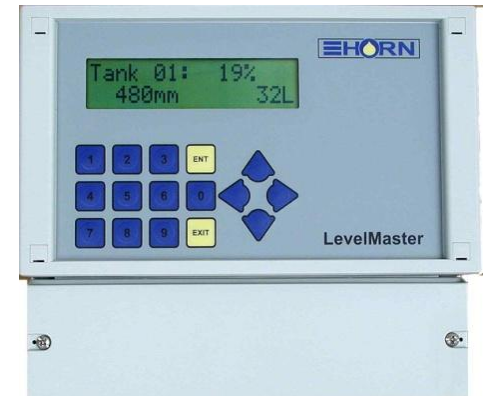

LevelMaster