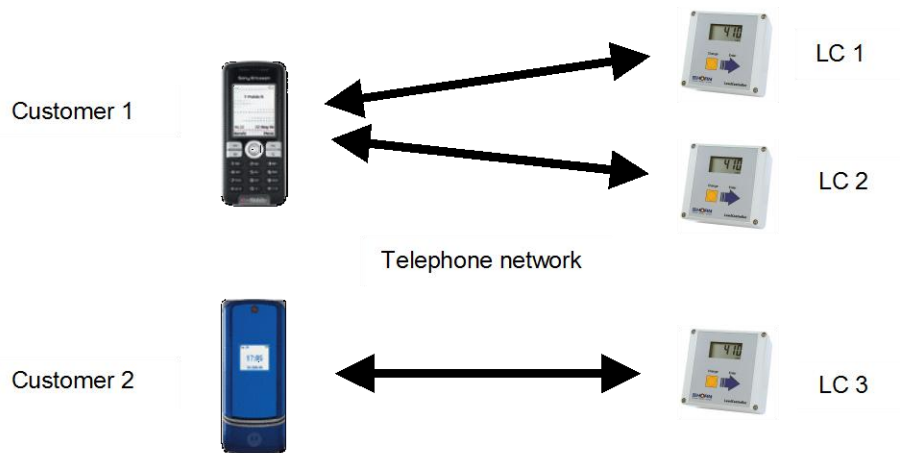

## LevelMaster Versions

- **LevelMaster basic version**  
Stand-alone device without data connection
- **LevelMaster with direct PC-connection RS232**  
Data transmission via data cable to local PC.
- **LevelMaster with telephone modem**  
Data transmission via telephone modem to PC or laptop.  
Requirements: ISDN card / modem in/on PC or laptop.
- **LevelMaster with GSM modem**  
Data transmission via GSM modem to PC or laptop.  
Requirements: ISDN card / modem in/on PC or laptop.

Level Control Systems

## GSM Versions

LevelController  
GSM-modul

LevelController-4  
GSM-modul

LevelMaster  
Internal GSM-modul

Level Control Systems

## LevelController (-4): SMS to Mobile Phone

**Each customer communicates directly with 'his' LevelControllers via mobile telephone**